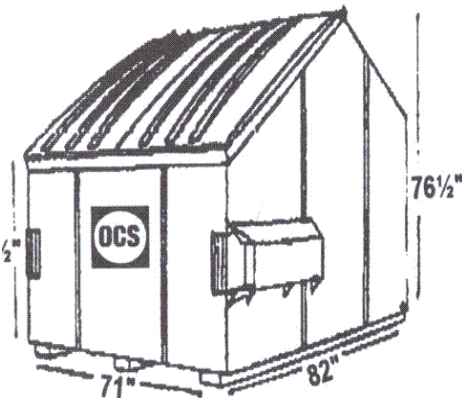

FRONT LOAD DIMENSIONS

Integrated Solid Waste Disposal, Recycling
and Mobile Shredding Services.

OCS FRONT LOAD CONTAINERS

OCS front loads are available for Service or Rental. There are many sizes available to best suit your needs. Helpful Hint: A 2-yard container holds the equivalent of three roll out carts similar to a residential waste cart.

2-Yard Front Load Container

4-Yard Front Load Container

6-Yard Front Load Container

8-Yard Front Load Slant

8-Yard Front Load Upright

8-Yard Front Load Recycle

Ask OCS about container enclosure specifications.
Also, please be sure to allow 21' overhead clearance.