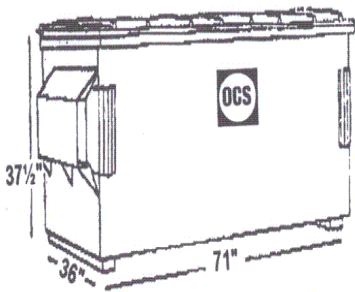

FRONT LOAD DIMENSIONS

Integrated Solid Waste Disposal, Recycling
and Mobile Shredding Services.

OCS FRONT LOAD CONTAINERS

OCS front loads are available for Service or Rental. There are many sizes available to best suit your needs. Helpful Hint: A 2-yard container holds the equivalent of three roll out carts similar to a residential waste cart.

2-Yard Front Load Container

4-Yard Front Load Container

6-Yard Front Load Container

8-Yard Front Load Slant

8-Yard Front Load Upright

8-Yard Front Load Recycle

Ask OCS about container enclosure specifications.
Also, please be sure to allow 21' overhead clearance.