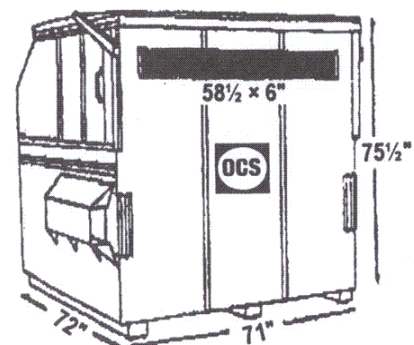

FRONT LOAD DIMENSIONS

Integrated Solid Waste Disposal, Recycling
and Mobile Shredding Services.

OCS FRONT LOAD CONTAINERS

OCS front loads are available for Service or Rental. There are many sizes available to best suit your needs. Helpful Hint: A 2-yard container holds the equivalent of three roll out carts similar to a residential waste cart.

2-Yard Front Load Container

4-Yard Front Load Container

6-Yard Front Load Container

8-Yard Front Load Slant

8-Yard Front Load Upright

8-Yard Front Load Recycle

Ask OCS about container enclosure specifications.
Also, please be sure to allow 21' overhead clearance.