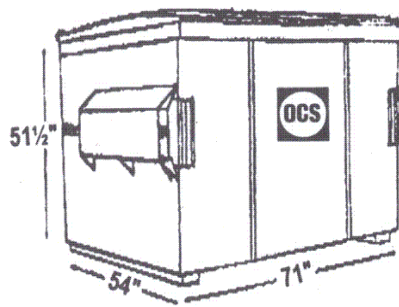

FRONT LOAD DIMENSIONS

Integrated Solid Waste Disposal, Recycling
and Mobile Shredding Services.

OCS FRONT LOAD CONTAINERS

OCS front loads are available for Service or Rental. There are many sizes available to best suit your needs. Helpful Hint: A 2-yard container holds the equivalent of three roll out carts similar to a residential waste cart.

2-Yard Front Load Container

4-Yard Front Load Container

6-Yard Front Load Container

8-Yard Front Load Slant

8-Yard Front Load Upright

8-Yard Front Load Recycle

Ask OCS about container enclosure specifications.
Also, please be sure to allow 21' overhead clearance.