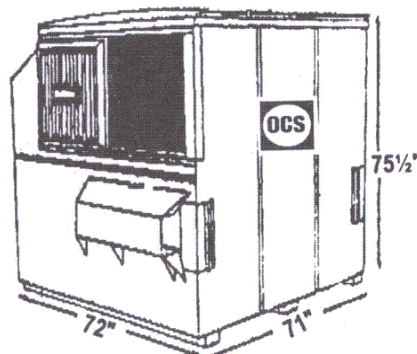

FRONT LOAD DIMENSIONS

Integrated Solid Waste Disposal, Recycling
and Mobile Shredding Services.

OCS FRONT LOAD CONTAINERS

OCS front loads are available for Service or Rental. There are many sizes available to best suit your needs. Helpful Hint: A 2-yard container holds the equivalent of three roll out carts similar to a residential waste cart.

2-Yard Front Load Container

4-Yard Front Load Container

6-Yard Front Load Container

8-Yard Front Load Slant

8-Yard Front Load Upright

8-Yard Front Load Recycle

Ask OCS about container enclosure specifications.
Also, please be sure to allow 21' overhead clearance.