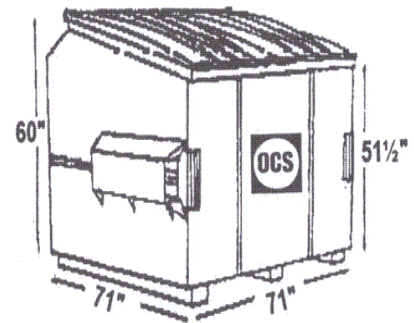

FRONT LOAD DIMENSIONS

Integrated Solid Waste Disposal, Recycling
and Mobile Shredding Services.

OCS FRONT LOAD CONTAINERS

OCS front loads are available for Service or Rental. There are many sizes available to best suit your needs. Helpful Hint: A 2-yard container holds the equivalent of three roll out carts similar to a residential waste cart.

2-Yard Front Load Container

4-Yard Front Load Container

6-Yard Front Load Container

8-Yard Front Load Slant

8-Yard Front Load Upright

8-Yard Front Load Recycle

Ask OCS about container enclosure specifications.
Also, please be sure to allow 21' overhead clearance.