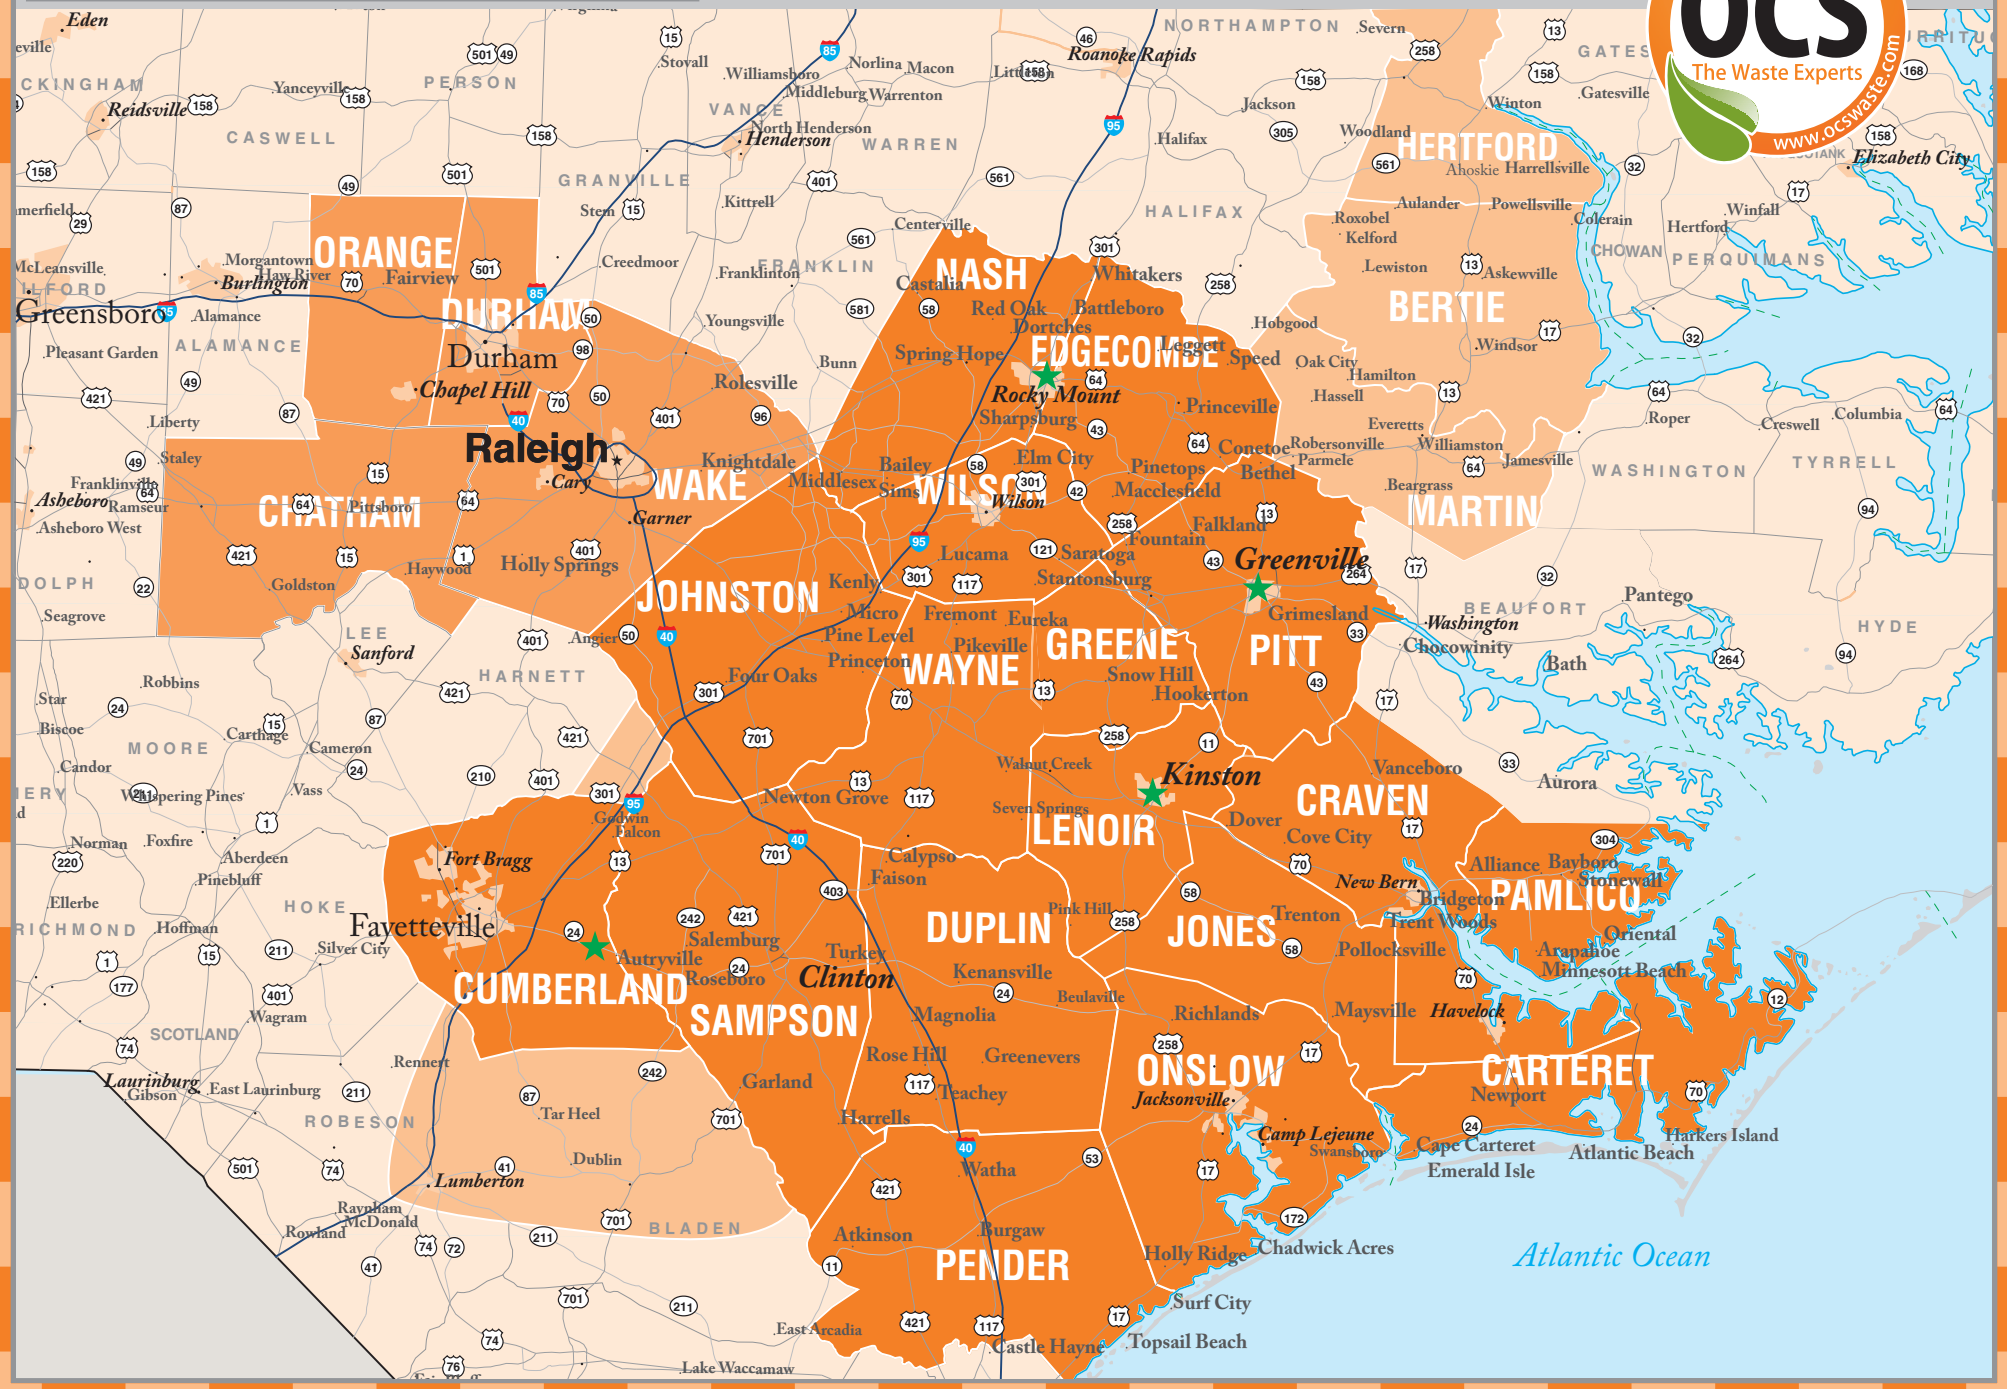

KEY

- ★ Service Yard / Office Location
- Full Service Counties
- Rental Only