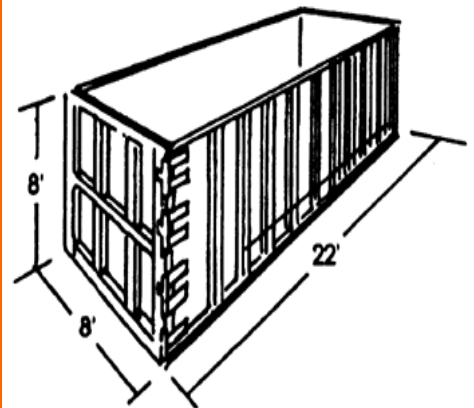

## ***OCS ROLL-OFFS***

*OCS roll-offs can be leased on a temporary or permanent basis and are available in the size that best fits your needs. Roll-off containers provide you with the service needed for large, solid waste disposal. We deliver an empty container at the same time we pick up a full load.*

**20-Yard Open-top Container**

**30-Yard Open-top Container**

**40-Yard Open-top Container**

***We recommend 30 yard containers for the most efficient pricing.***

***Guaranteed service on Roll-Offs (if scheduled before 12 PM) within 24 hours.***